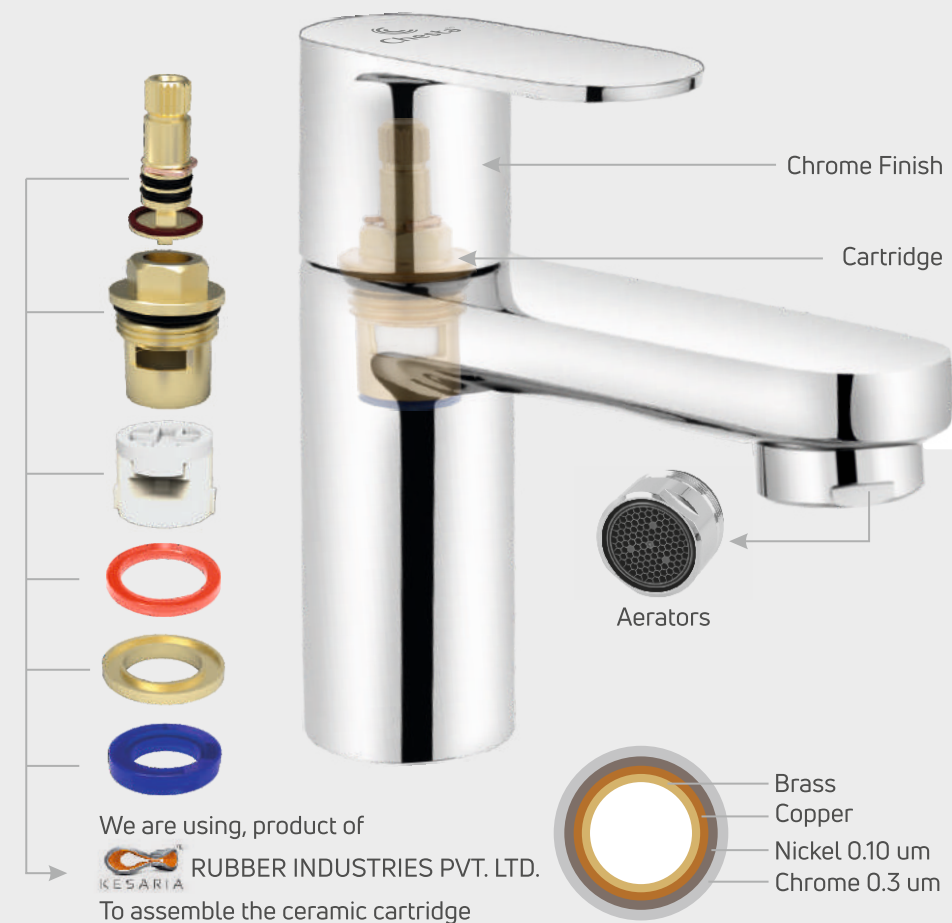

AERATOR

The Aerator is a converter and protector of water, which converts hard flow of water into soft flow with the mix up of air and give protection towards salt residues in faucet and it is a water saver part of faucet. We install **NEOPERL** brand aerator in our products which is one of the leading producers of best quality aerator.

CHROME FINISH

The chrome plating is outer shiny cover and protection layer of faucet. We provide high quality chrome plating to the faucet which protects from corrosion and extreme weather conditions. High plating thickness process includes Copper plating with Nickel and Chrome plating.

AFTER SALES & SERVICE

To create the brand name and customer satisfaction service firm, we provide "Customer Friendly" customer service. We provide customer service only on leakage through our dealers and distributors to overcome the customers complaints and satisfy them with proper solutions

For any query or support feel free to contact us

(All business days from 10:00 AM to 6:00 PM except Friday and Holidays).

Toll free number **1800-313-9080**

Email: info@chestabathfittings.com

Toll Free Number
1800-313-9080

Email - info@chestabathfittings.com